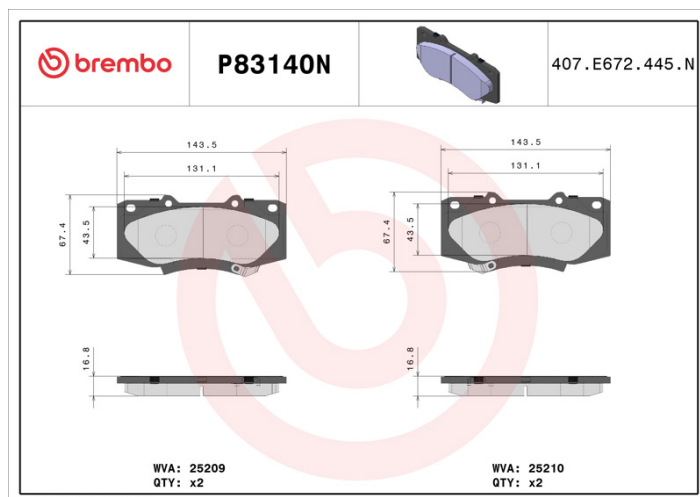

- ✓ OE-equivalent
- ✓ Brembo quality
- ✓ Safety
- ✓ Comfort
- ✓ Durability
- ✓ Dust reduction
- ✓ With accessories

Technical specifications

EAN code 8020584085134	Axle Front	Thickness 17 mm
Width 144 mm	Height 68 mm	Braking system Advics
Wear indicator Acoustic	WVA number 25210,25209	Accessories With anti-squeal shim