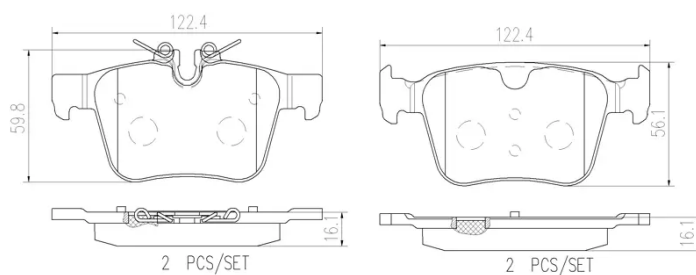

- ✓ OE-equivalent
- ✓ Brembo quality
- ✓ Safety
- ✓ Comfort
- ✓ Durability
- ✓ Dust reduction
- ✓ With accessories

Technical specifications

EAN code 8020584068212	Axle Front and rear	Thickness 16 mm
Width 122 mm	Height 56 mm	Braking system Teves
Wear indicator Prepared for wear indicator	WVA number 22142,22141	Accessories With anti-squeal shim