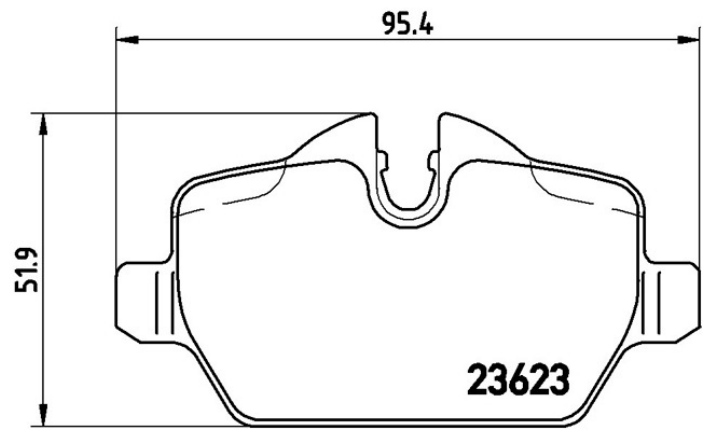

- ✓ OE-equivalent
- ✓ Brembo quality
- ✓ ECE-R90 certificate
- ✓ Safety
- ✓ Performance
- ✓ Sports driving
- ✓ With accessories

Technical specifications

EAN code
8020584068519

Axle
Rear

Thickness
17 mm

Width
95 mm

Height
45 mm

Braking system
Lucas

Wear indicator
Prepared for wear
indicator

WVA number
23624,23623

Accessories
With accessories
With brake caliper
bolts

COMPATIBLE VEHICLES

COMPATIBLE OE PART NUMBERS

34121288889	BMW
34121288890	BMW
34212288889	BMW
34212288890	BMW
34216767145	BMW
34216767146	BMW
34216774417	BMW
34216777240	BMW
34216779294	BMW
34216788183	BMW
34212288889	BMW (BRILLIANCE)