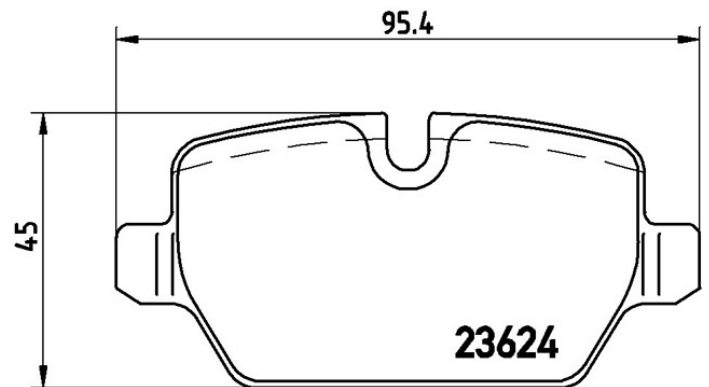

- ✓ OE-equivalent
- ✓ Brembo quality
- ✓ ECE-R90 certificate
- ✓ Safety
- ✓ Performance
- ✓ Sports driving
- ✓ With accessories

Technical specifications

EAN code
8020584068519

Axle
Rear

Thickness
17 mm

Width
95 mm

Height
45 mm

Braking system
Lucas

Wear indicator
Prepared for wear
indicator

WVA number
23624,23623

Accessories
With accessories
With brake caliper
bolts

COMPATIBLE VEHICLES

COMPATIBLE OE PART NUMBERS

34121288889	BMW
34121288890	BMW
34212288889	BMW
34212288890	BMW
34216767145	BMW
34216767146	BMW
34216774417	BMW
34216777240	BMW
34216779294	BMW
34216788183	BMW
34212288889	BMW (BRILLIANCE)