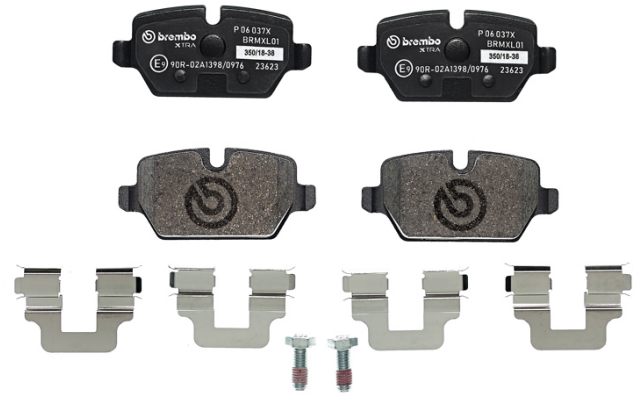

BRAKE PAD XTRA

P 06 037X

The P 06 037X Xtra brake pad is synonymous with reliability

Brembo Xtra brake pads, developed to enhance the advantages of the Xtra and Max discs, are made using the special BRM X L01 compound which consists of more than 30 different components. Compared with the compound used for original-equivalent pads, the new solution assures a higher friction coefficient, which translates to more precise and stable braking, at both high and low temperatures. All this makes for greater driving comfort and improved pedal modularity, without compromising the product's mileage output.

- ✓ OE-equivalent
- ✓ Brembo quality
- ✓ ECE-R90 certificate
- ✓ Safety
- ✓ Performance
- ✓ Sports driving
- ✓ With accessories

Technical specifications

EAN code
8020584068519

Axle
Rear

Thickness
17 mm

Width
95 mm

Height
45 mm

Braking system
Lucas

Wear indicator
Prepared for wear
indicator

WVA number
23624,23623

Accessories
With accessories
With brake caliper
bolts

COMPATIBLE VEHICLES

COMPATIBLE OE PART NUMBERS

34121288889	BMW
34121288890	BMW
34212288889	BMW
34212288890	BMW
34216767145	BMW
34216767146	BMW
34216774417	BMW
34216777240	BMW
34216779294	BMW
34216788183	BMW
34212288889	BMW (BRILLIANCE)