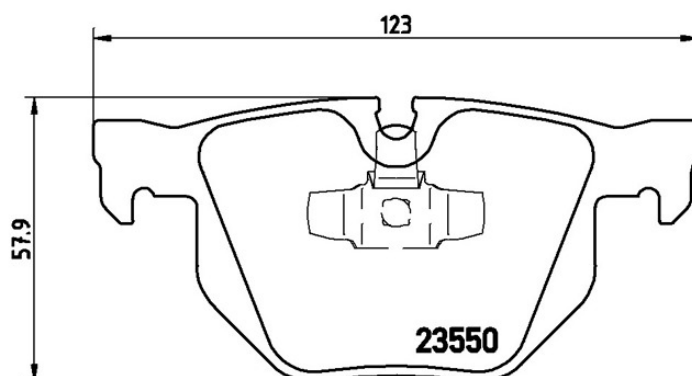

BRAKE PAD

P 06 039

The P 06 039 brake pad is synonymous with reliability

The Brembo brake pad guarantees ultimate safety when braking thanks to the use of more than 100 different compounds, designed according to the type of vehicle and use. Stopping distances reduced to a minimum, maximum driving comfort and silent operation are the most important features of Brembo materials. Brembo brake pads are supplied together with an extensive range of accessories and assembly kits for professional-standard installation.

- ✓ OE-equivalent
- ✓ Brembo quality
- ✓ ECE-R90 certificate
- ✓ Safety
- ✓ Performance
- ✓ Comfort

Technical specifications

EAN code	Axle	Thickness
8020584059371	Rear	17 mm
Width	Height	Braking system
123 mm	58 mm	Teves
Wear indicator	WVA number	Accessories
Prepared for wear indicator	23551,23550	With piston clip