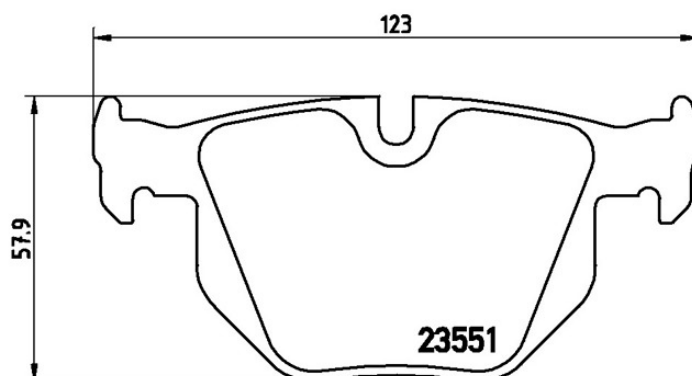

BRAKE PAD

P 06 039

The P 06 039 brake pad is synonymous with reliability

The Brembo brake pad guarantees ultimate safety when braking thanks to the use of more than 100 different compounds, designed according to the type of vehicle and use. Stopping distances reduced to a minimum, maximum driving comfort and silent operation are the most important features of Brembo materials. Brembo brake pads are supplied together with an extensive range of accessories and assembly kits for professional-standard installation.

- ✓ OE-equivalent
- ✓ Brembo quality
- ✓ ECE-R90 certificate
- ✓ Safety
- ✓ Performance
- ✓ Comfort

Technical specifications

EAN code	Axle	Thickness
8020584059371	Rear	17 mm
Width	Height	Braking system
123 mm	58 mm	Teves
Wear indicator	WVA number	Accessories
Prepared for wear indicator	23551,23550	With piston clip