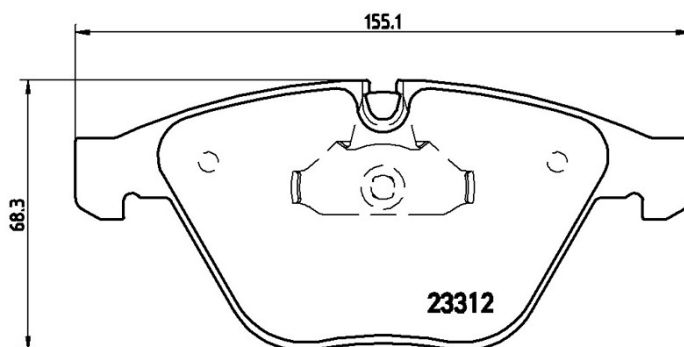

BRAKE PAD

P 06 054

The P 06 054 brake pad is synonymous with reliability

The Brembo brake pad guarantees ultimate safety when braking thanks to the use of more than 100 different compounds, designed according to the type of vehicle and use. Stopping distances reduced to a minimum, maximum driving comfort and silent operation are the most important features of Brembo materials. Brembo brake pads are supplied together with an extensive range of accessories and assembly kits for professional-standard installation.

- ✓ OE-equivalent
- ✓ Brembo quality
- ✓ ECE-R90 certificate
- ✓ Safety
- ✓ Performance
- ✓ Comfort

Technical specifications

EAN code	Axle	Thickness
8020584090183	Front	20 mm
Width	Height	Braking system
155 mm	68 mm	Teves
Wear indicator	WVA number	Accessories
Prepared for wear indicator	23313,23312	With piston clip