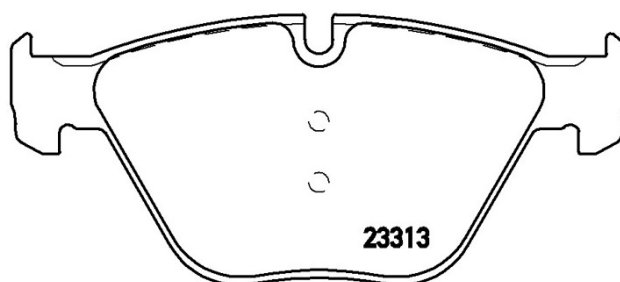

BRAKE PAD

P 06 054

The P 06 054 brake pad is synonymous with reliability

The Brembo brake pad guarantees ultimate safety when braking thanks to the use of more than 100 different compounds, designed according to the type of vehicle and use. Stopping distances reduced to a minimum, maximum driving comfort and silent operation are the most important features of Brembo materials. Brembo brake pads are supplied together with an extensive range of accessories and assembly kits for professional-standard installation.

- ✓ OE-equivalent
- ✓ Brembo quality
- ✓ ECE-R90 certificate
- ✓ Safety
- ✓ Performance
- ✓ Comfort

Technical specifications

EAN code	Axle	Thickness
8020584090183	Front	20 mm
Width	Height	Braking system
155 mm	68 mm	Teves
Wear indicator	WVA number	Accessories
Prepared for wear indicator	23313,23312	With piston clip