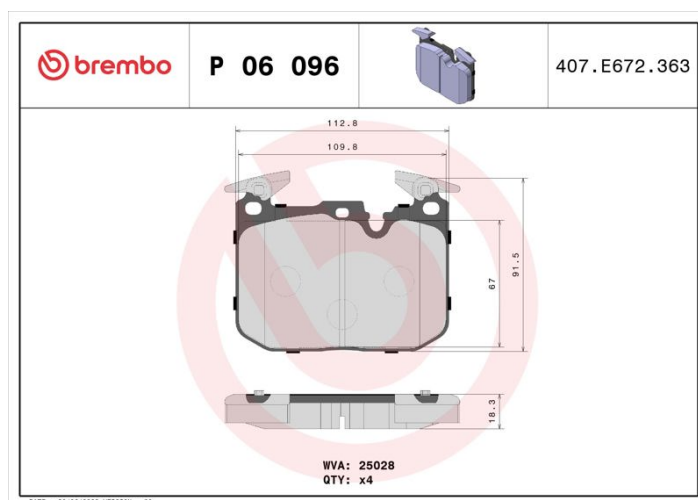

BRAKE PAD

P 06 096

The P 06 096 brake pad is synonymous with reliability

The Brembo brake pad guarantees ultimate safety when braking thanks to the use of more than 100 different compounds, designed according to the type of vehicle and use. Stopping distances reduced to a minimum, maximum driving comfort and silent operation are the most important features of Brembo materials. Brembo brake pads are supplied together with an extensive range of accessories and assembly kits for professional-standard installation.

- ✓ OE-equivalent
- ✓ Brembo quality
- ✓ ECE-R90 certificate
- ✓ Safety
- ✓ Performance
- ✓ Comfort

Technical specifications

EAN code 8020584084731	Axle Front	Thickness 18 mm
Width 113 mm	Height 91 mm	Braking system Brembo
Wear indicator Prepared for wear indicator	WVA number 25028	Accessories With counterweights