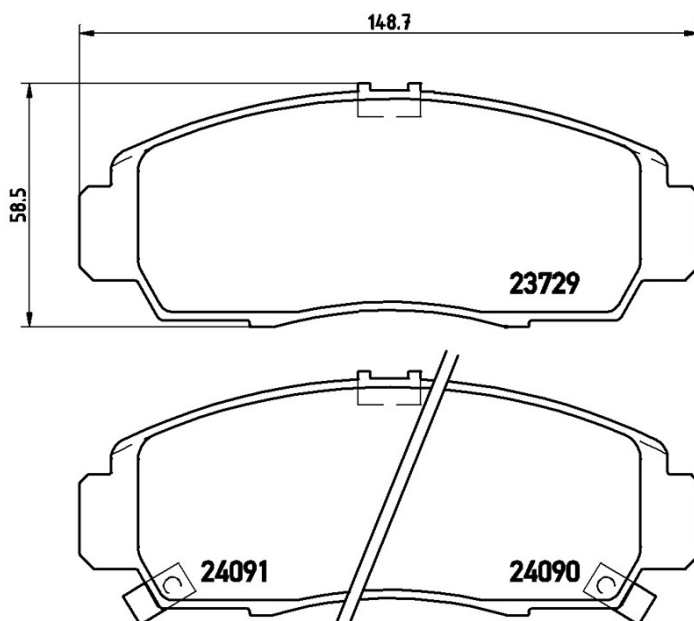

BRAKE PAD XTRA

P 28 034X

The P 28 034X Xtra brake pad is synonymous with reliability

Brembo Xtra brake pads, developed to enhance the advantages of the Xtra and Max discs, are made using the special BRM X L01 compound which consists of more than 30 different components. Compared with the compound used for original-equivalent pads, the new solution assures a higher friction coefficient, which translates to more precise and stable braking, at both high and low temperatures. All this makes for greater driving comfort and improved pedal modularity, without compromising the product's mileage output.

- ✓ OE-equivalent
- ✓ Brembo quality
- ✓ ECE-R90 certificate
- ✓ Safety
- ✓ Performance
- ✓ Sports driving

Technical specifications

EAN code	Axle	Thickness
8020584068816	Front	17 mm
Width	Height	Braking system
149 mm	59 mm	Nissin
Wear indicator	WVA number	
Acoustic	23729,24090,24091	