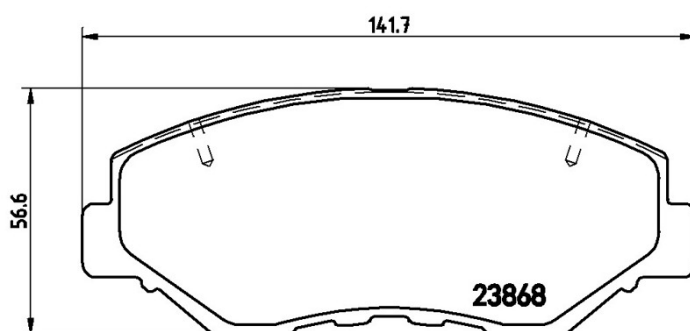

BRAKE PAD

P 28 035

The P 28 035 brake pad is synonymous with reliability

The Brembo brake pad guarantees ultimate safety when braking thanks to the use of more than 100 different compounds, designed according to the type of vehicle and use. Stopping distances reduced to a minimum, maximum driving comfort and silent operation are the most important features of Brembo materials. Brembo brake pads are supplied together with an extensive range of accessories and assembly kits for professional-standard installation.

- ✓ OE-equivalent
- ✓ Brembo quality
- ✓ ECE-R90 certificate
- ✓ Safety
- ✓ Performance
- ✓ Comfort

Technical specifications

EAN code	Axle	Thickness
8020584052693	Front	17 mm
Width	Height	Braking system
142 mm	57 mm	Akebono
Wear indicator	WVA number	
Acoustic	23868,23870,23869	