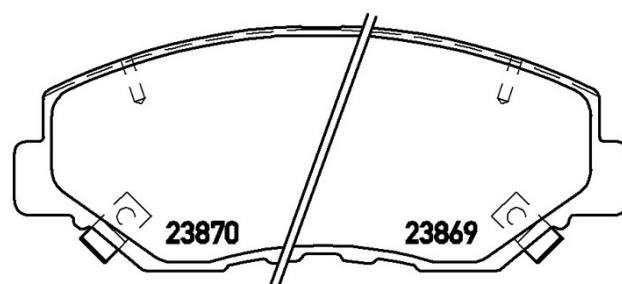

BRAKE PAD

P 28 035

The P 28 035 brake pad is synonymous with reliability

The Brembo brake pad guarantees ultimate safety when braking thanks to the use of more than 100 different compounds, designed according to the type of vehicle and use. Stopping distances reduced to a minimum, maximum driving comfort and silent operation are the most important features of Brembo materials. Brembo brake pads are supplied together with an extensive range of accessories and assembly kits for professional-standard installation.

- ✓ OE-equivalent
- ✓ Brembo quality
- ✓ ECE-R90 certificate
- ✓ Safety
- ✓ Performance
- ✓ Comfort

Technical specifications

EAN code	Axle	Thickness
8020584052693	Front	17 mm
Width	Height	Braking system
142 mm	57 mm	Akebono
Wear indicator	WVA number	
Acoustic	23868,23870,23869	