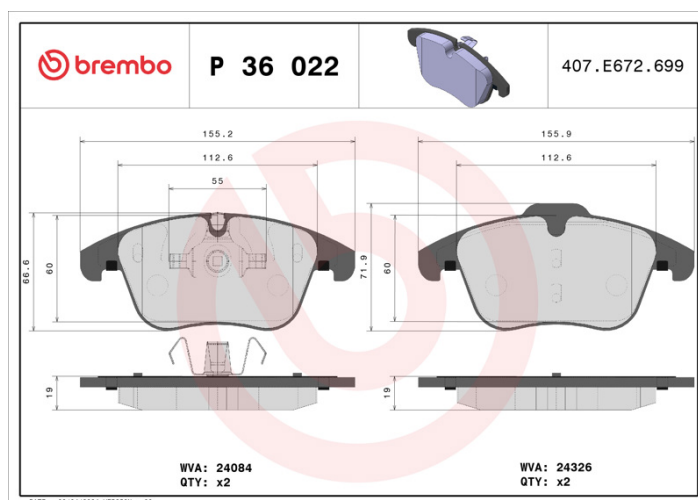

BRAKE PAD

P 36 022

The P 36 022 brake pad is synonymous with reliability

The Brembo brake pad guarantees ultimate safety when braking thanks to the use of more than 100 different compounds, designed according to the type of vehicle and use. Stopping distances reduced to a minimum, maximum driving comfort and silent operation are the most important features of Brembo materials. Brembo brake pads are supplied together with an extensive range of accessories and assembly kits for professional-standard installation.

- ✓ OE-equivalent
- ✓ Brembo quality
- ✓ ECE-R90 certificate
- ✓ Safety
- ✓ Performance
- ✓ Comfort

Technical specifications

EAN code 8020584060889	Axle Front	Thickness 19 mm
Width 156 mm	Height 67 mm	Braking system Teves
Wear indicator Prepared for wear indicator	WVA number 24084,24326	Accessories With piston clip