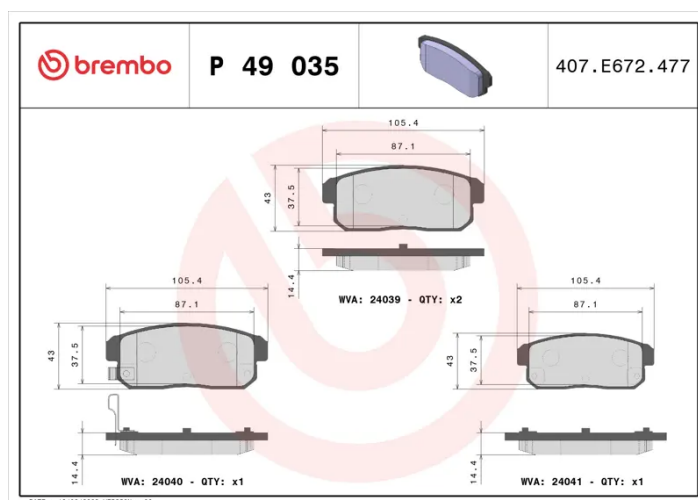

### Technical specifications

EAN code <b>8020584053720</b>	Axle <b>Rear</b>	Thickness <b>14 mm</b>
Width <b>106 mm</b>	Height <b>43 mm</b>	Braking system <b>NBK</b>
Wear indicator <b>Acoustic</b>	WVA number <b>24039,24040,24041</b>	Accessories <b>With anti-squeal shim</b>