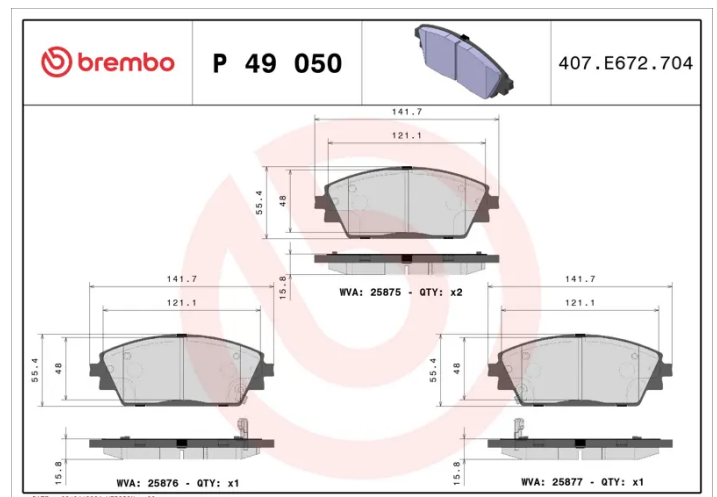

BRAKE PAD

P 49 050

The P 49 050 brake pad is synonymous with reliability

The Brembo brake pad guarantees ultimate safety when braking thanks to the use of more than 100 different compounds, designed according to the type of vehicle and use. Stopping distances reduced to a minimum, maximum driving comfort and silent operation are the most important features of Brembo materials. Brembo brake pads are supplied together with an extensive range of accessories and assembly kits for professional-standard installation.

- ✓ OE-equivalent
- ✓ Brembo quality
- ✓ ECE-R90 certificate
- ✓ Safety
- ✓ Performance
- ✓ Comfort

Technical specifications

EAN code 8020584080061	Axle Front	Thickness 16 mm
Width 142 mm	Height 56 mm	Braking system Akebono
Wear indicator Acoustic	WVA number 25875,25876,25877	Accessories With anti-squeal shim