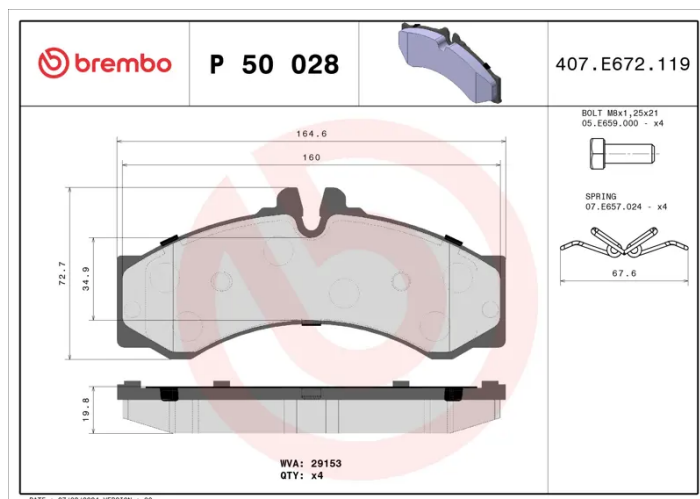

BRAKE PAD

P 50 028

The P 50 028 brake pad is synonymous with reliability

The Brembo brake pad guarantees ultimate safety when braking thanks to the use of more than 100 different compounds, designed according to the type of vehicle and use. Stopping distances reduced to a minimum, maximum driving comfort and silent operation are the most important features of Brembo materials. Brembo brake pads are supplied together with an extensive range of accessories and assembly kits for professional-standard installation.

- ✓ OE-equivalent
- ✓ Brembo quality
- ✓ ECE-R90 certificate
- ✓ Safety
- ✓ Performance
- ✓ Comfort
- ✓ With accessories

Technical specifications

EAN code 8020584054000	Axle Front and rear	Thickness 20 mm
Width 165 mm	Height 73 mm	Braking system Perrot
Wear indicator Prepared for wear indicator	WVA number 29153	Accessories With brake caliper bolts With accessories With anti-squeal shim