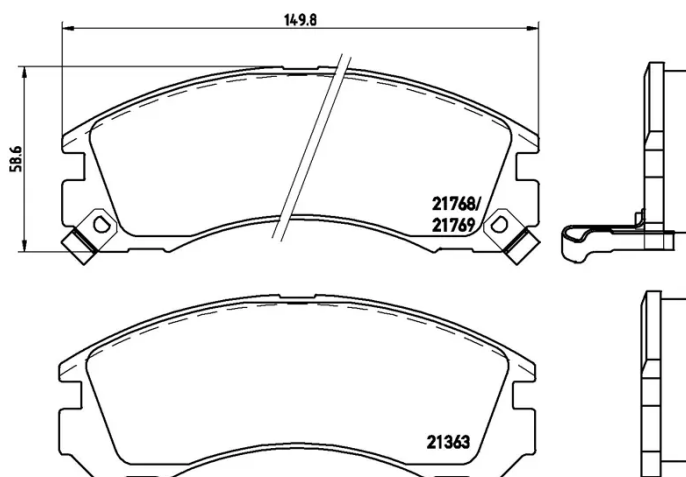

BRAKE PAD

P 54 017

The P 54 017 brake pad is synonymous with reliability

The Brembo brake pad guarantees ultimate safety when braking thanks to the use of more than 100 different compounds, designed according to the type of vehicle and use. Stopping distances reduced to a minimum, maximum driving comfort and silent operation are the most important features of Brembo materials. Brembo brake pads are supplied together with an extensive range of accessories and assembly kits for professional-standard installation.

- ✓ OE-equivalent
- ✓ Brembo quality
- ✓ ECE-R90 certificate
- ✓ Safety
- ✓ Performance
- ✓ Comfort

Technical specifications

EAN code 8020584054642	Axle Front	Thickness 16 mm
Width 150 mm	Height 59 mm	Braking system Akebono
Wear indicator Acoustic	WVA number 21363,21768,21769	Accessories With anti-squeal shim