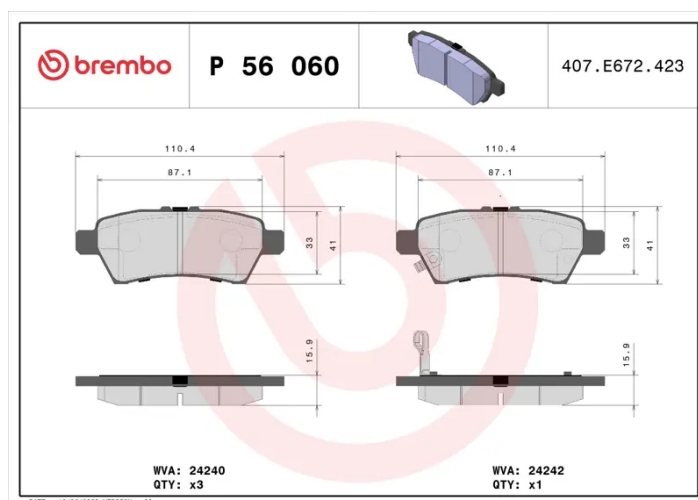

BRAKE PAD

P 56 060

The P 56 060 brake pad is synonymous with reliability

The Brembo brake pad guarantees ultimate safety when braking thanks to the use of more than 100 different compounds, designed according to the type of vehicle and use. Stopping distances reduced to a minimum, maximum driving comfort and silent operation are the most important features of Brembo materials. Brembo brake pads are supplied together with an extensive range of accessories and assembly kits for professional-standard installation.

- ✓ OE-equivalent
- ✓ Brembo quality
- ✓ ECE-R90 certificate
- ✓ Safety
- ✓ Performance
- ✓ Comfort

Technical specifications

EAN code 8020584061459	Axle Rear	Thickness 16 mm
Width 111 mm	Height 41 mm	Braking system Tokico
Wear indicator Acoustic	WVA number 24242,24243,24240	Accessories With anti-squeal shim