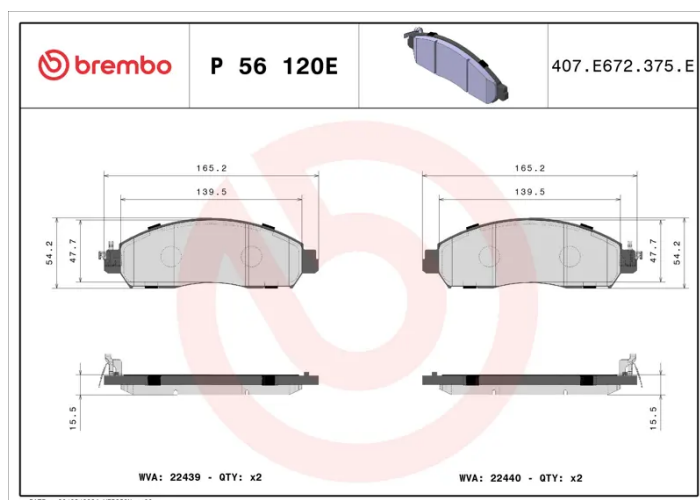

BRAKE PAD

P 56 120E

The P 56 120E brake pad is synonymous with reliability

The Brembo brake pad guarantees ultimate safety when braking thanks to the use of more than 100 different compounds, designed according to the type of vehicle and use. Stopping distances reduced to a minimum, maximum driving comfort and silent operation are the most important features of Brembo materials. Brembo brake pads are supplied together with an extensive range of accessories and assembly kits for professional-standard installation.

- ✓ OE-equivalent
- ✓ Brembo quality
- ✓ ECE-R90 certificate
- ✓ Safety
- ✓ Performance
- ✓ Comfort

Technical specifications

EAN code 8020584123430	Axle Front	Thickness 16 mm
Width 166 mm	Height 54 mm	Braking system Akebono
Wear indicator Acoustic	WVA number 22439,22440	Accessories With anti-squeal shim