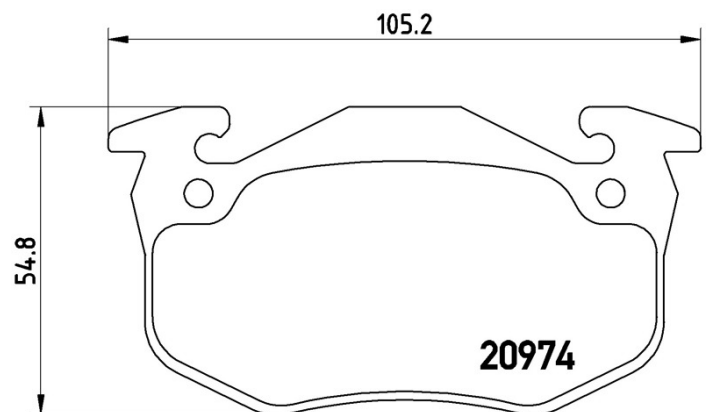

BRAKE PAD

P 61 032

The P 61 032 brake pad is synonymous with reliability

The Brembo brake pad guarantees ultimate safety when braking thanks to the use of more than 100 different compounds, designed according to the type of vehicle and use. Stopping distances reduced to a minimum, maximum driving comfort and silent operation are the most important features of Brembo materials. Brembo brake pads are supplied together with an extensive range of accessories and assembly kits for professional-standard installation.

- ✓ OE-equivalent
- ✓ Brembo quality
- ✓ ECE-R90 certificate
- ✓ Safety
- ✓ Performance
- ✓ Comfort

Technical specifications

EAN code	Axle	Thickness
8020584056080	Rear	11 mm
Width	Height	Braking system
105 mm	55 mm	Bendix
Wear indicator	WVA number	
Prepared for wear indicator	20973,20974	