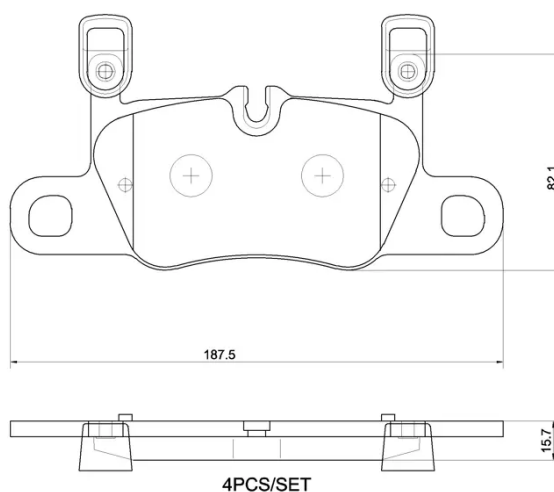

BRAKE PAD

P 65 056

The P 65 056 brake pad is synonymous with reliability

The Brembo brake pad guarantees ultimate safety when braking thanks to the use of more than 100 different compounds, designed according to the type of vehicle and use. Stopping distances reduced to a minimum, maximum driving comfort and silent operation are the most important features of Brembo materials. Brembo brake pads are supplied together with an extensive range of accessories and assembly kits for professional-standard installation.

- ✓ OE-equivalent
- ✓ Brembo quality
- ✓ ECE-R90 certificate
- ✓ Safety
- ✓ Performance
- ✓ Comfort

Technical specifications

EAN code	Axle	Thickness
8020584129395	Rear	16 mm
Width	Height	
187 mm	82 mm	
Wear indicator	Accessories	
Without	With counterweights	