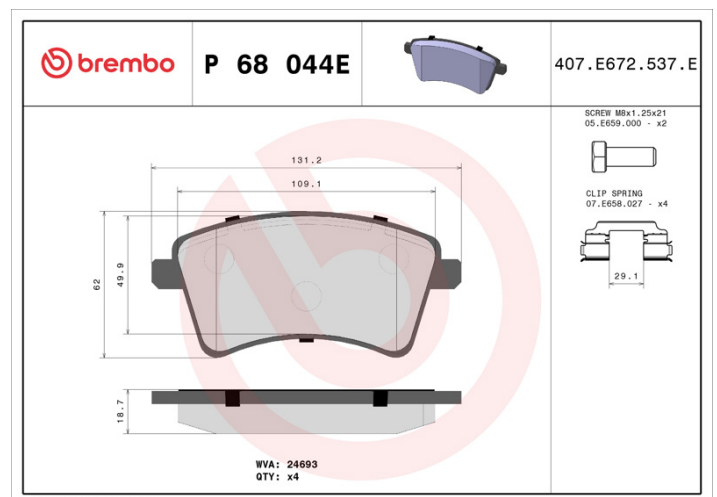

## P 68 044E

The P 68 044E brake pad is synonymous with reliability

The Brembo brake pad guarantees ultimate safety when braking thanks to the use of more than 100 different compounds, designed according to the type of vehicle and use. Stopping distances reduced to a minimum, maximum driving comfort and silent operation are the most important features of Brembo materials. Brembo brake pads are supplied together with an extensive range of accessories and assembly kits for professional-standard installation.

### Technical specifications

EAN code <b>8020584123362</b>	Axle <b>Front</b>	Thickness <b>19 mm</b>
Width <b>131 mm</b>	Height <b>62 mm</b>	Braking system <b>Bosch</b>
Wear indicator <b>Without</b>	WVA number <b>24693</b>	Accessories <b>With accessories</b> <b>With anti-squeal shim</b> <b>With brake caliper bolts</b>