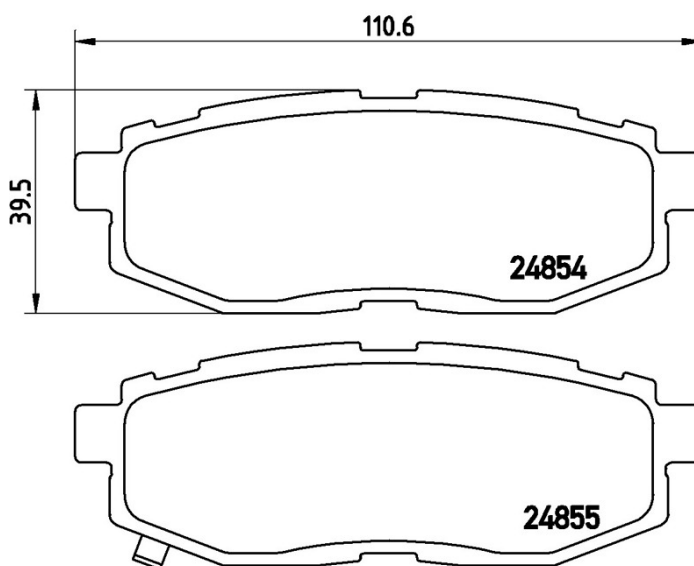

BRAKE PAD

P 78 018

The P 78 018 brake pad is synonymous with reliability

The Brembo brake pad guarantees ultimate safety when braking thanks to the use of more than 100 different compounds, designed according to the type of vehicle and use. Stopping distances reduced to a minimum, maximum driving comfort and silent operation are the most important features of Brembo materials. Brembo brake pads are supplied together with an extensive range of accessories and assembly kits for professional-standard installation.

- ✓ OE-equivalent
- ✓ Brembo quality
- ✓ ECE-R90 certificate
- ✓ Safety
- ✓ Performance
- ✓ Comfort
- ✓ With accessories

Technical specifications

EAN code	Axle	Thickness
8020584090862	Rear	16 mm
Width	Height	Braking system
111 mm	40 mm	NBK
Wear indicator	WVA number	Accessories
Acoustic	24854,24855	With accessories