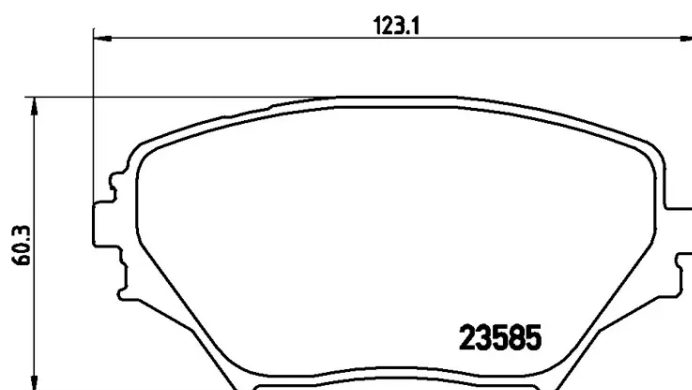

BRAKE PAD

P 83 055

The P 83 055 brake pad is synonymous with reliability

The Brembo brake pad guarantees ultimate safety when braking thanks to the use of more than 100 different compounds, designed according to the type of vehicle and use. Stopping distances reduced to a minimum, maximum driving comfort and silent operation are the most important features of Brembo materials. Brembo brake pads are supplied together with an extensive range of accessories and assembly kits for professional-standard installation.

- ✓ OE-equivalent
- ✓ Brembo quality
- ✓ ECE-R90 certificate
- ✓ Safety
- ✓ Performance
- ✓ Comfort

Technical specifications

EAN code	Axle	Thickness
8020584057902	Front	17 mm
Width	Height	Braking system
123 mm	60 mm	Akebono
Wear indicator	WVA number	Accessories
Without	23585,23586	With anti-squeal shim