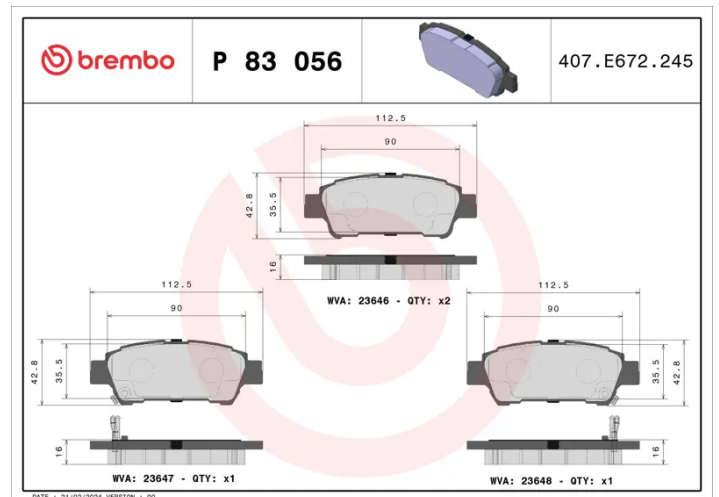

## P 83 056

The P 83 056 brake pad is synonymous with reliability

The Brembo brake pad guarantees ultimate safety when braking thanks to the use of more than 100 different compounds, designed according to the type of vehicle and use. Stopping distances reduced to a minimum, maximum driving comfort and silent operation are the most important features of Brembo materials. Brembo brake pads are supplied together with an extensive range of accessories and assembly kits for professional-standard installation.

### Technical specifications

EAN code <b>8020584057919</b>	Axle <b>Rear</b>	Thickness <b>16 mm</b>
Width <b>113 mm</b>	Height <b>43 mm</b>	Braking system <b>Sumitomo</b>
Wear indicator <b>Acoustic</b>	WVA number <b>23648,23646,23647</b>	Accessories <b>With anti-squeal shim</b>