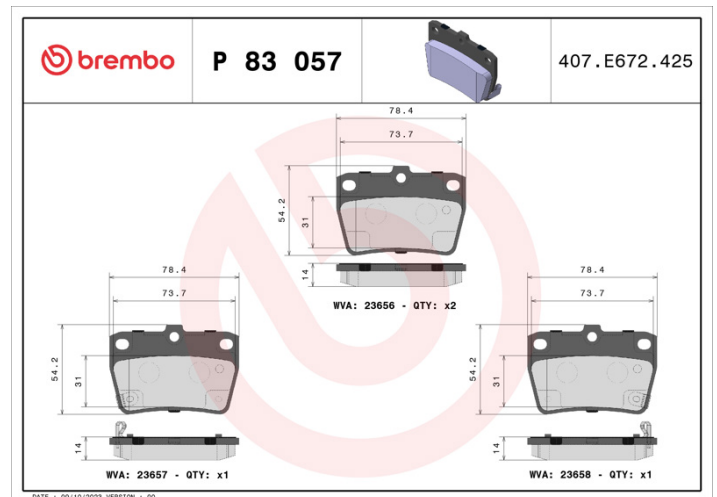

BRAKE PAD

P 83 057

The P 83 057 brake pad is synonymous with reliability

The Brembo brake pad guarantees ultimate safety when braking thanks to the use of more than 100 different compounds, designed according to the type of vehicle and use. Stopping distances reduced to a minimum, maximum driving comfort and silent operation are the most important features of Brembo materials. Brembo brake pads are supplied together with an extensive range of accessories and assembly kits for professional-standard installation.

- ✓ OE-equivalent
- ✓ Brembo quality
- ✓ ECE-R90 certificate
- ✓ Safety
- ✓ Performance
- ✓ Comfort

Technical specifications

EAN code	Axle	Thickness
8020584057926	Rear	14 mm
Width	Height	Braking system
78 mm	54 mm	Akebono
Wear indicator	WVA number	
Acoustic	23658,23656,23657	