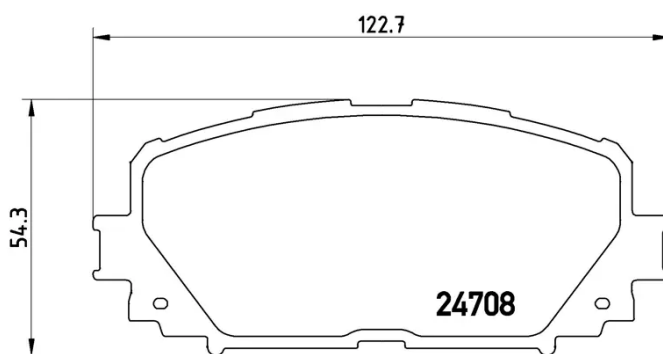

BRAKE PAD

P 83 101

The P 83 101 brake pad is synonymous with reliability

The Brembo brake pad guarantees ultimate safety when braking thanks to the use of more than 100 different compounds, designed according to the type of vehicle and use. Stopping distances reduced to a minimum, maximum driving comfort and silent operation are the most important features of Brembo materials. Brembo brake pads are supplied together with an extensive range of accessories and assembly kits for professional-standard installation.

- ✓ OE-equivalent
- ✓ Brembo quality
- ✓ ECE-R90 certificate
- ✓ Safety
- ✓ Performance
- ✓ Comfort

Technical specifications

EAN code	Axle	Thickness
8020584062395	Front	18 mm
Width	Height	Braking system
123 mm	54 mm	Advics
Wear indicator	WVA number	Accessories
Without	24708	With anti-squeal shim