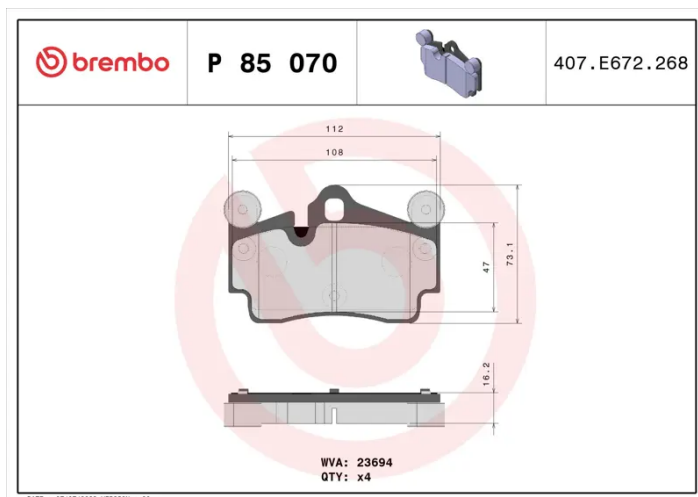

BRAKE PAD

P 85 070

The P 85 070 brake pad is synonymous with reliability

The Brembo brake pad guarantees ultimate safety when braking thanks to the use of more than 100 different compounds, designed according to the type of vehicle and use. Stopping distances reduced to a minimum, maximum driving comfort and silent operation are the most important features of Brembo materials. Brembo brake pads are supplied together with an extensive range of accessories and assembly kits for professional-standard installation.

- ✓ OE-equivalent
- ✓ Brembo quality
- ✓ ECE-R90 certificate
- ✓ Safety
- ✓ Performance
- ✓ Comfort

Technical specifications

EAN code 8020584058732	Axle Rear	Thickness 17 mm
Width 117 mm	Height 73 mm	Braking system Brembo
Wear indicator Prepared for wear indicator	WVA number 23694	Accessories With counterweights With anti-squeal shim