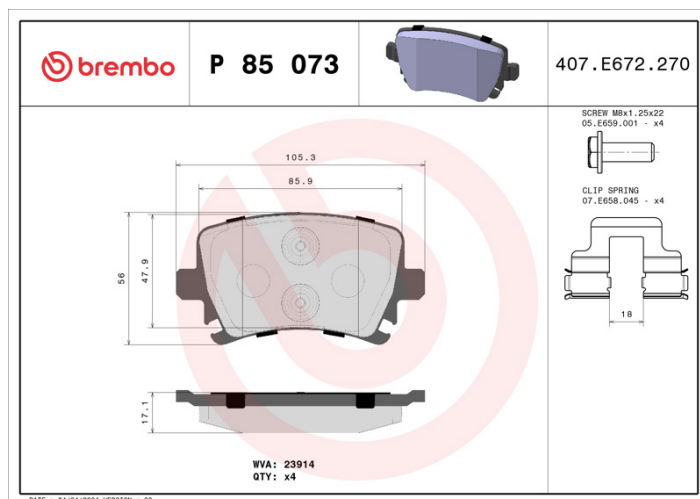

BRAKE PAD

P 85 073

The P 85 073 brake pad is synonymous with reliability

The Brembo brake pad guarantees ultimate safety when braking thanks to the use of more than 100 different compounds, designed according to the type of vehicle and use. Stopping distances reduced to a minimum, maximum driving comfort and silent operation are the most important features of Brembo materials. Brembo brake pads are supplied together with an extensive range of accessories and assembly kits for professional-standard installation.

- ✓ OE-equivalent
- ✓ Brembo quality
- ✓ ECE-R90 certificate
- ✓ Safety
- ✓ Performance
- ✓ Comfort
- ✓ With accessories

Technical specifications

EAN code 8020584058763	Axle Rear	Thickness 17 mm
Width 106 mm	Height 57 mm	Braking system Lucas
Wear indicator Prepared for wear indicator	WVA number 23914	Accessories With accessories With brake caliper bolts