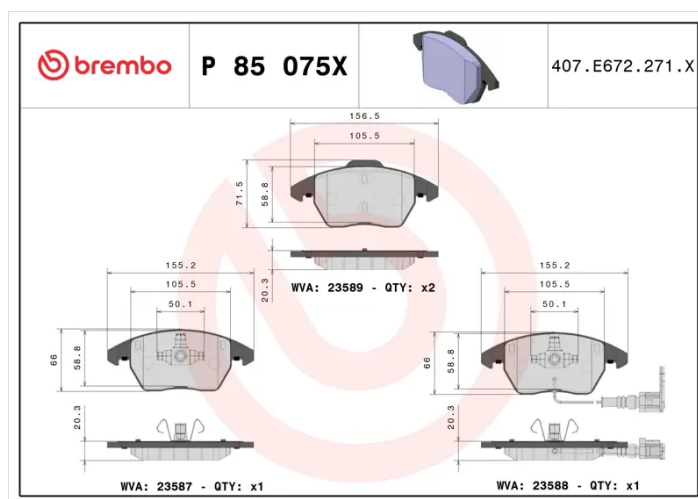

BRAKE PAD XTRA P 85 075X

The P 85 075X Xtra brake pad is synonymous with reliability

Brembo Xtra brake pads, developed to enhance the advantages of the Xtra and Max discs, are made using the special BRM X L01 compound which consists of more than 30 different components. Compared with the compound used for original-equivalent pads, the new solution assures a higher friction coefficient, which translates to more precise and stable braking, at both high and low temperatures. All this makes for greater driving comfort and improved pedal modularity, without compromising the product's mileage output.

- ✓ OE-equivalent
- ✓ Brembo quality
- ✓ ECE-R90 certificate
- ✓ Safety
- ✓ Performance
- ✓ Sports driving

Technical specifications

EAN code 8020584069295	Axle Front	Thickness 20 mm
Width 155 mm	Height 66 mm	Braking system Teves
Wear indicator Electric	WVA number 23587,23588,23589	