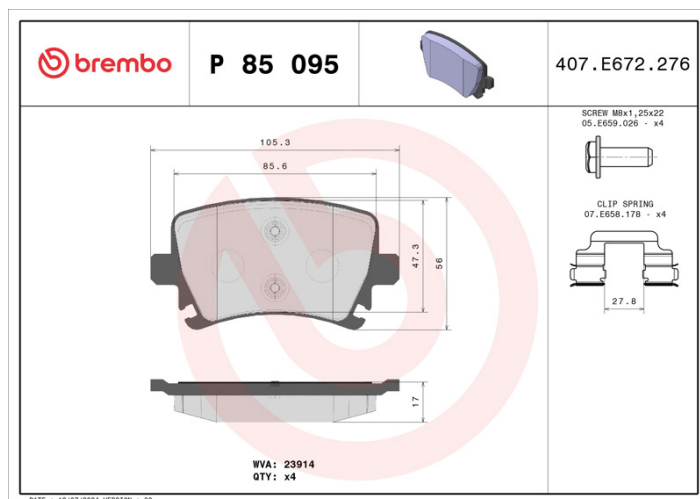

## P 85 095

The P 85 095 brake pad is synonymous with reliability

The Brembo brake pad guarantees ultimate safety when braking thanks to the use of more than 100 different compounds, designed according to the type of vehicle and use. Stopping distances reduced to a minimum, maximum driving comfort and silent operation are the most important features of Brembo materials. Brembo brake pads are supplied together with an extensive range of accessories and assembly kits for professional-standard installation.

### Technical specifications

EAN code <b>8020584062449</b>	Axle <b>Rear</b>	Thickness <b>17 mm</b>
Width <b>106 mm</b>	Height <b>57 mm</b>	Braking system <b>Lucas</b>
Wear indicator <b>Prepared for wear indicator</b>	WVA number <b>23914</b>	Accessories <b>With accessories With brake caliper bolts</b>