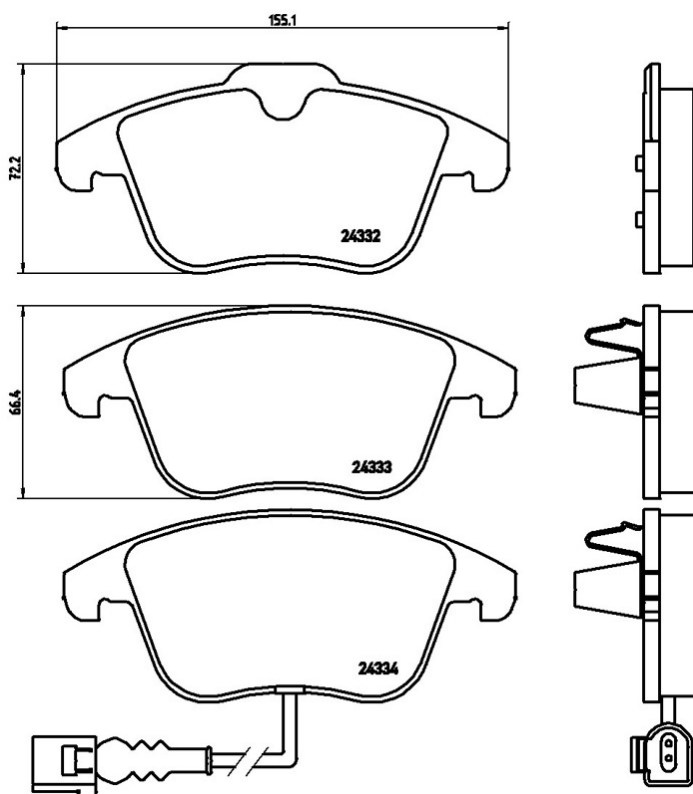

BRAKE PAD XTRA

P 85 112X

The P 85 112X Xtra brake pad is synonymous with reliability

Brembo Xtra brake pads, developed to enhance the advantages of the Xtra and Max discs, are made using the special BRM X L01 compound which consists of more than 30 different components. Compared with the compound used for original-equivalent pads, the new solution assures a higher friction coefficient, which translates to more precise and stable braking, at both high and low temperatures. All this makes for greater driving comfort and improved pedal modularity, without compromising the product's mileage output.

- ✓ OE-equivalent
- ✓ Brembo quality
- ✓ ECE-R90 certificate
- ✓ Safety
- ✓ Performance
- ✓ Sports driving

Technical specifications

EAN code	Axle	Thickness
8020584069363	Front	21 mm
Width	Height	Braking system
155 mm	66 mm	Teves
Wear indicator	WVA number	
Electric	24332,24334,24333	