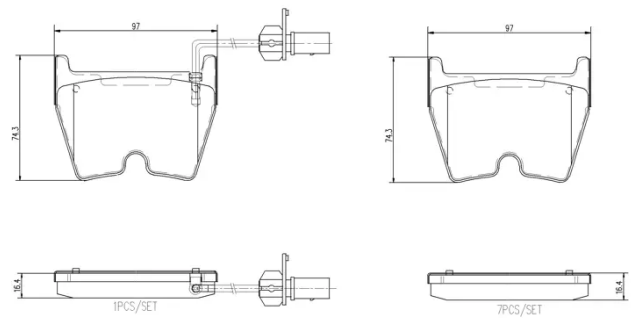

BRAKE PAD

P 85 138

The P 85 138 brake pad is synonymous with reliability

The Brembo brake pad guarantees ultimate safety when braking thanks to the use of more than 100 different compounds, designed according to the type of vehicle and use. Stopping distances reduced to a minimum, maximum driving comfort and silent operation are the most important features of Brembo materials. Brembo brake pads are supplied together with an extensive range of accessories and assembly kits for professional-standard installation.

- ✓ OE-equivalent
- ✓ Brembo quality
- ✓ ECE-R90 certificate
- ✓ Safety
- ✓ Performance
- ✓ Comfort

Technical specifications

EAN code	Axle	Thickness
8020584112595	Front	17 mm
Width	Height	Braking system
95 mm	74 mm	Brembo
Wear indicator	WVA number	
Electric	23751,24516	