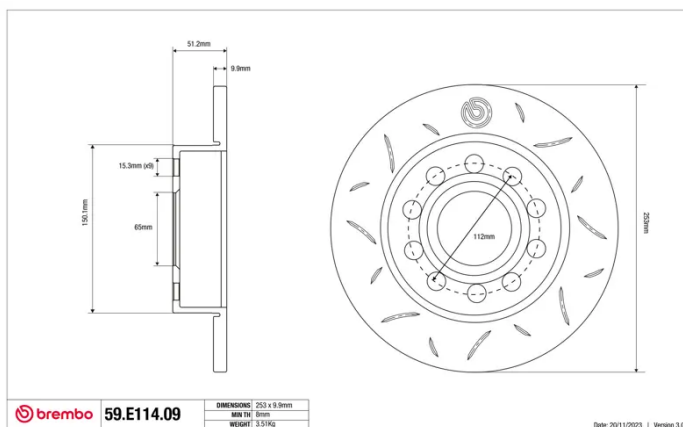

SPORT | TY3 BRAKE DISC

59.E114.09

The 59.E114.09 brake disc is synonymous with reliability

Type-3 slotting used to distinguish the Brembo SPORT | TY3 brake disc is widely used in professional motorsports. It therefore offers superior initial response with excellent release characteristics, improving braking performance while giving the vehicle an aggressive appearance. The Brembo logo on the braking surface adds an exclusive and unique touch to the vehicle. The SPORT | TY3 brake discs are plug-and-play since they replace OE discs directly.

- ✓ OE-equivalent
- ✓ Brembo quality
- ✓ ECE-R90 certificate
- ✓ Safety
- ✓ Performance
- ✓ Comfort
- ✓ Sports driving
- ✓ Sparty look

Technical specifications

Diameter	Thickness (TH)	Height (A)
253 mm	10 mm	51 mm
Number of holes (C)	Brake disc type	Centering
5	Solid	65 mm
Min. thickness	Tightening torque	Axle
8,5 mm	120 Nm	Rear
Units per box	EAN code	
1	8020584604809	

	59.E114.09	DIMENSIONI: 253 x 9.8mm
		MIN TH: 8,5mm
		WEIGHT: 3,5Kg

Date: 2011/2023 | Version: 3.00