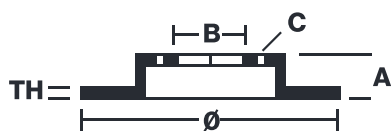

168B407D6

The 168B407D6 brake disc is synonymous with reliability

- ✓ OE-equivalent
- ✓ Brembo quality
- ✓ Safety
- ✓ Performance
- ✓ Durability
- ✓ Sports driving

Technical specifications

Diameter Ø	Thickness (TH)	Number of holes
305 mm	5 mm	5
Hole diameter	Centering (B)	Brake disc type
14 mm	181 mm	Fixed
Surface width	Holes fixing (C)	
	14 mm	
Units per box		
1		