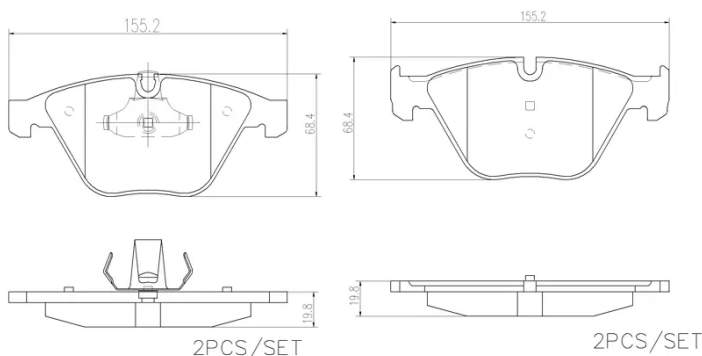

- ✓ OE-equivalent
- ✓ Brembo quality
- ✓ Safety
- ✓ Comfort
- ✓ Durability
- ✓ Dust reduction
- ✓ With accessories

Technical specifications

EAN code 8020584111697	Axle Front	Thickness 20 mm
Width 155 mm	Height 68 mm	Braking system Teves
Wear indicator Prepared for wear indicator	WVA number 23313,24161	Accessories With accessories With anti-squeal shim With piston clip