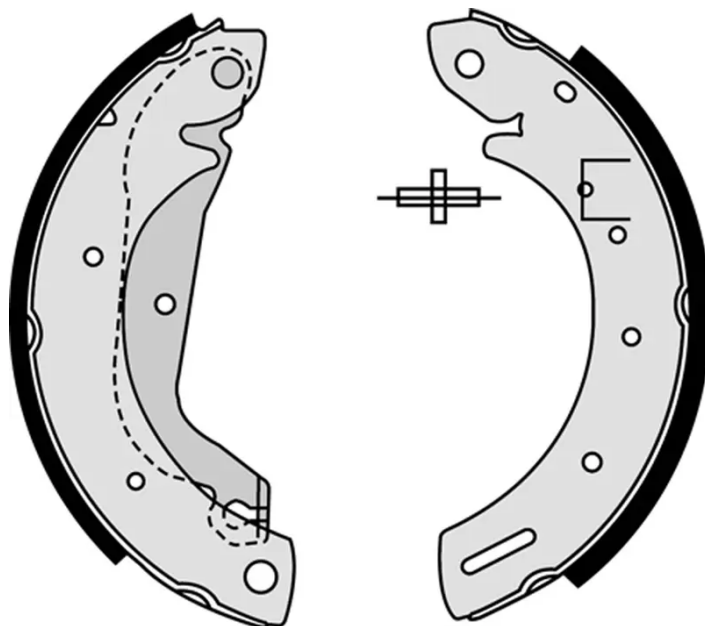

SHOE

S 23 577

The S 23 577 brake shoe is synonymous with reliability

Brembo brake shoes of original equipment quality guarantee the safe and reliable performance of your drum braking system. All Brembo brake shoes are accompanied by a ECE-R90 homologation certificate.

- ✓ OE-equivalent
- ✓ Brembo quality
- ✓ ECE-R90 certificate
- ✓ Safety
- ✓ Durability

Technical specifications

EAN code
8432509640814

Rear

Diameter
254 mm

Width
57 mm

Braking system
TRW

Parking brake lever
With handbrake
lever