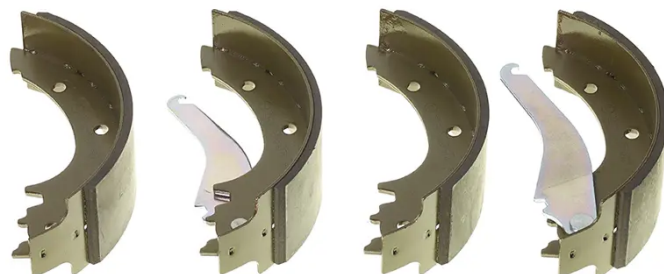

SHOE

S A6 509

The S A6 509 brake shoe is synonymous with reliability

Brembo brake shoes of original equipment quality guarantee the safe and reliable performance of your drum braking system. All Brembo brake shoes are accompanied by a ECE-R90 homologation certificate.

- ✓ OE-equivalent
- ✓ Brembo quality
- ✓ ECE-R90 certificate
- ✓ Safety
- ✓ Durability

Technical specifications

EAN code
8432509663219

Rear

Diameter
265 mm

Width
80 mm

Parking brake lever
With handbrake lever