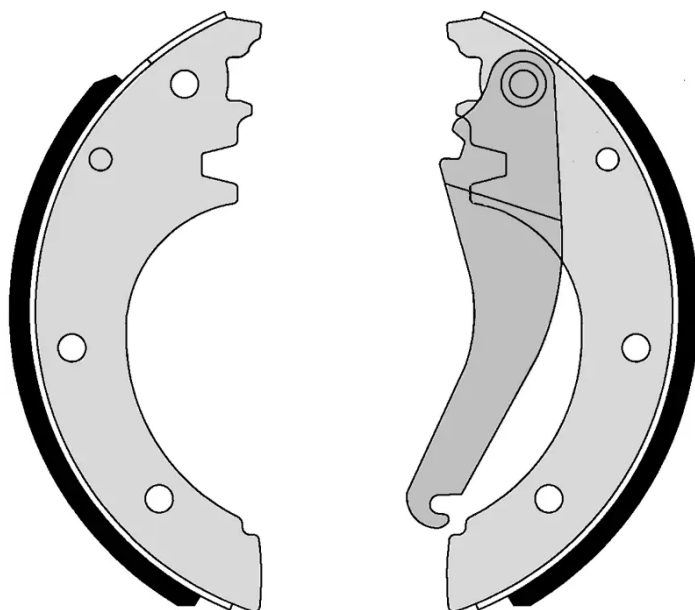

Technical specifications

EAN code
8432509663219

Rear

Diameter
265 mm

Width
80 mm

Parking brake lever
With handbrake lever

Type
Parking brake