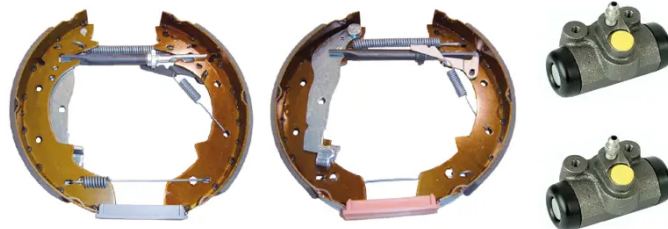

## SHOE KIT K 06 005

The K 06 005 shoe kit is synonymous with reliability

The Brembo Kit & Fit is the ideal solution for the maintenance of drum brakes: everything you need for quick and efficient servicing is supplied in a single pre-assembled package, all with guaranteed Brembo quality. The kit contains all the components necessary for drum brake maintenance: shoes, brake wheel cylinders, springs, lubricant, and fixing kit.

- ✓ OE-equivalent
- ✓ Brembo quality
- ✓ ECE-R90 certificate
- ✓ Safety
- ✓ Durability
- ✓ Quick assembly
- ✓ With accessories
- ✓ Pre-Assembled Kit

### Technical specifications

EAN code	Axle	Diameter
<b>8020584075098</b>	<b>Rear</b>	<b>229 mm</b>
Width	Master cylinder diameter	Type of assembly
<b>42 mm</b>	<b>21 mm</b>	<b>Pre-assembled</b>
Braking system	Brake proportioning valve	
<b>Lucas</b>		