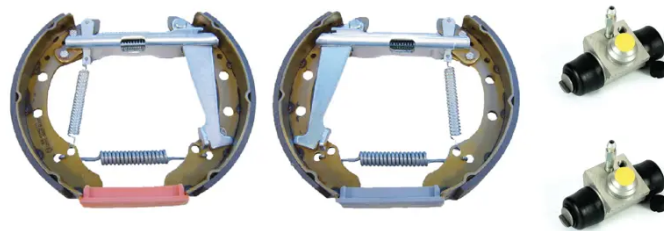

SHOE KIT K 85 038

The K 85 038 shoe kit is synonymous with reliability

The Brembo Kit & Fit is the ideal solution for the maintenance of drum brakes: everything you need for quick and efficient servicing is supplied in a single pre-assembled package, all with guaranteed Brembo quality. The kit contains all the components necessary for drum brake maintenance: shoes, brake wheel cylinders, springs, lubricant, and fixing kit.

- ✓ OE-equivalent
- ✓ Brembo quality
- ✓ ECE-R90 certificate
- ✓ Safety
- ✓ Durability
- ✓ Quick assembly
- ✓ With accessories
- ✓ Pre-Assembled Kit

Technical specifications

EAN code	Axle	Diameter
8020584077184	Rear	200 mm
Width	Master cylinder diameter	Type of assembly
40 mm	19 mm	Pre-assembled
Braking system	Brake proportioning valve	
VAG	Manual	