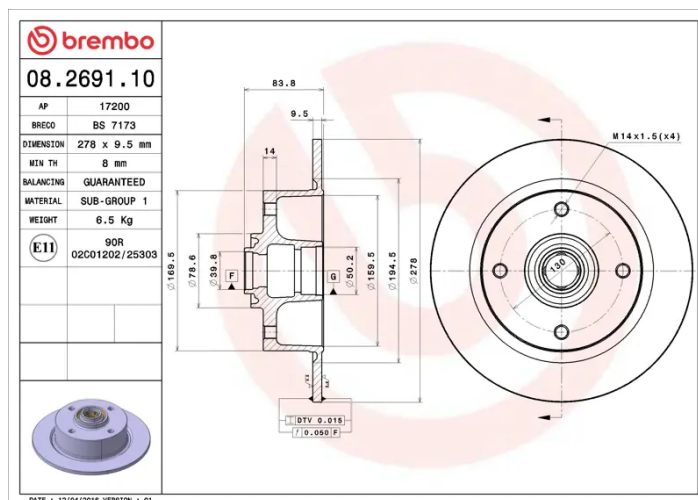

BRAKE DISC

08.2691.10

The 08.2691.10 brake disc is synonymous with reliability

The Brembo brake disc is fully interchangeable with an Original Equipment brake disc. The control of the entire production cycle allows Brembo to offer brake discs with outstanding performance levels, reliability, durability and comfort in all conditions of use. All Brembo brake discs are accompanied by the ECE-R90 homologation.

- ✓ OE-equivalent
- ✓ Brembo quality
- ✓ ECE-R90 certificate
- ✓ Safety

Technical specifications

EAN code
8020584269114

Axle
Front

Diameter Ø
278 mm

Thickness (TH)
9,5 mm

Height (A)
84 mm

Number of holes (C)
4

Brake disc type
Solid

Centering (B)
40 mm

Min. thickness
8 mm

COMPATIBLE VEHICLES

COMPATIBLE OE PART NUMBERS

113401075 VW

113407075 VW

113407075A VW