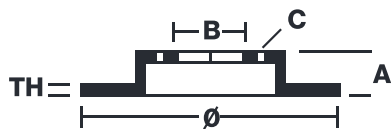

### Technical specifications

EAN code	Axle	Diameter Ø
<b>8020584279328</b>	<b>Front</b>	<b>258</b> mm
Thickness (TH)	Height (A)	Number of holes (C)
<b>10</b> mm	<b>21</b> mm	<b>6</b>
Brake disc type	Centering (B)	Min. thickness
<b>Solid</b>	<b>62</b> mm	<b>8</b> mm