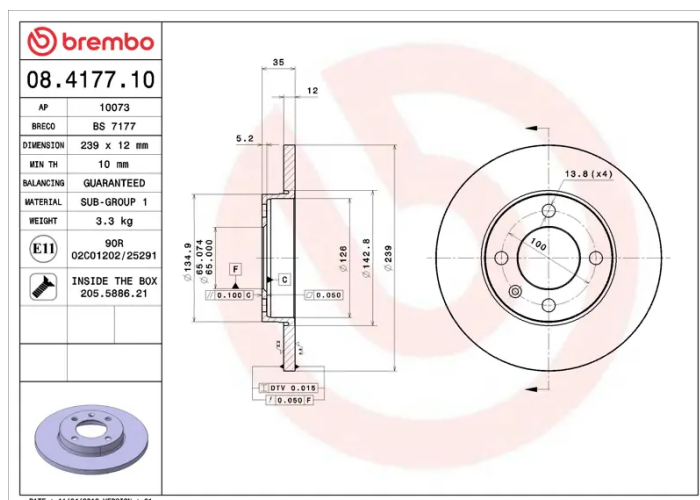

### Technical specifications

EAN code  
**8020584417713**

Axle  
**Front**

Diameter  $\varnothing$   
**239 mm**

Thickness (TH)  
**12 mm**

Height (A)  
**35 mm**

Number of holes (C)  
**4**

Brake disc type  
**Solid**

Centering (B)  
**65 mm**

Min. thickness  
**10 mm**

Tightening torque  
**120 Nm**

COMPATIBLE VEHICLES