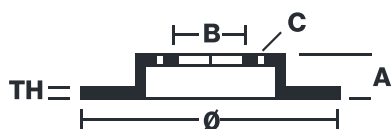

### Technical specifications

EAN code  
**8020584417713**

Axle  
**Front**

Diameter  $\varnothing$   
**239 mm**

Thickness (TH)  
**12 mm**

Height (A)  
**35 mm**

Number of holes (C)  
**4**

Brake disc type  
**Solid**