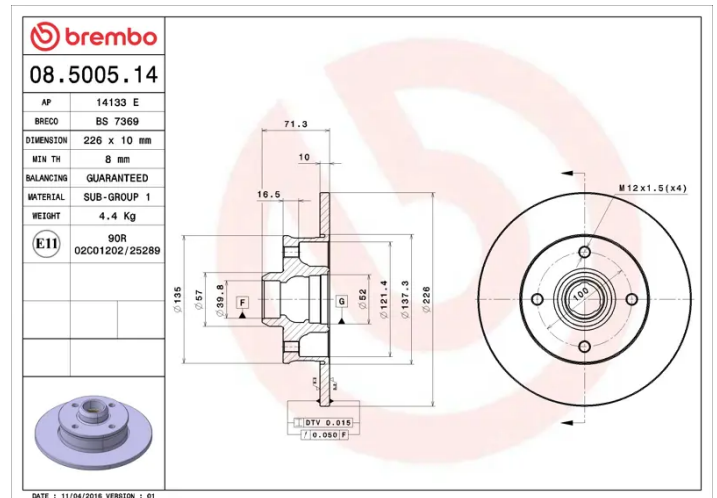

- ✓ OE-equivalent
- ✓ Brembo quality
- ✓ ECE-R90 certificate
- ✓ Safety

Technical specifications

EAN code
8020584012796

Axle
Rear

Diameter Ø
226 mm

Thickness (TH)
10 mm

Height (A)
71 mm

Number of holes (C)
4

Brake disc type
Solid

Centering (B)
40 mm

Min. thickness
8 mm

COMPATIBLE VEHICLES

COMPATIBLE OE PART NUMBERS

357615601	SEAT
-----------	------

6N0615601	SEAT
-----------	------

191615601	VW
-----------	----