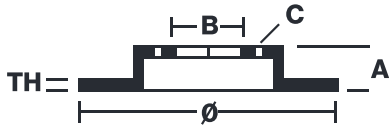

BRAKE DISC

08.5005.14

The **08.5005.14** brake disc is synonymous with reliability

The Brembo brake disc is fully interchangeable with an Original Equipment brake disc. The control of the entire production cycle allows Brembo to offer brake discs with outstanding performance levels, reliability, durability and comfort in all conditions of use. All Brembo brake discs are accompanied by the ECE-R90 homologation.

- ✓ OE-equivalent
- ✓ Brembo quality
- ✓ ECE-R90 certificate
- ✓ Safety

Technical specifications

EAN code
8020584012796

Axle
Rear

Diameter Ø
226 mm

Thickness (TH)
10 mm

Height (A)
71 mm

Number of holes (C)
4