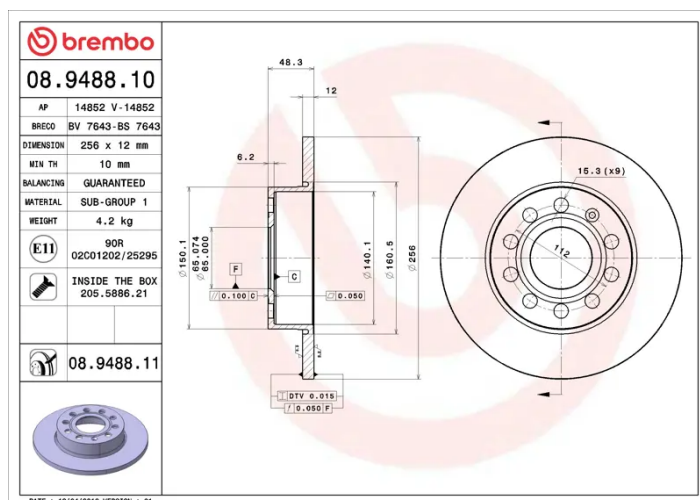

BRAKE DISC

08.9488.10

The **08.9488.10** brake disc is synonymous with reliability

The Brembo brake disc is fully interchangeable with an Original Equipment brake disc. The control of the entire production cycle allows Brembo to offer brake discs with outstanding performance levels, reliability, durability and comfort in all conditions of use. All Brembo brake discs are accompanied by the ECE-R90 homologation.

- ✓ OE-equivalent
- ✓ Brembo quality
- ✓ ECE-R90 certificate
- ✓ Safety
- ✓ Fastening screws

Technical specifications

EAN code
8020584948811

Axle
Rear

Diameter \varnothing
256 mm

Thickness (TH)
12 mm

Height (A)
48 mm

Number of holes (C)
5

Brake disc type
Solid

Centering (B)
65 mm

Min. thickness
10 mm

Tightening torque
120 Nm

COMPATIBLE VEHICLES

COMPATIBLE OE PART NUMBERS

1K0615601AC	AUDI
1K0615601AJ	AUDI
1K0615601L	AUDI
1K0615601AC	SEAT
1K0615601AJ	SEAT
1K0615601L	SEAT
1K0615601AC	SKODA
1K0615601AJ	SKODA
1K0615601L	SKODA
1KD615601	SKODA (SVW)
1KD615601B	SKODA (SVW)
1K0615601AC	VW
1K0615601AJ	VW
1K0615601L	VW
L1KD615601A	VW (FAW)
L1KD615601B	VW (FAW)
1K0615601L	VW (SVW)
1KD615601	VW (SVW)
1KD615601B	VW (SVW)