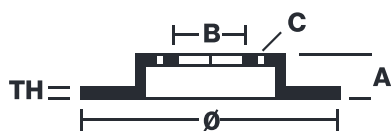

BRAKE DISC

08.9488.10

The **08.9488.10** brake disc is synonymous with reliability

The Brembo brake disc is fully interchangeable with an Original Equipment brake disc. The control of the entire production cycle allows Brembo to offer brake discs with outstanding performance levels, reliability, durability and comfort in all conditions of use. All Brembo brake discs are accompanied by the ECE-R90 homologation.

- ✓ OE-equivalent
- ✓ Brembo quality
- ✓ ECE-R90 certificate
- ✓ Safety
- ✓ Fastening screws

Technical specifications

EAN code
8020584948811

Axle
Rear

Diameter \varnothing
256 mm

Thickness (TH)
12 mm

Height (A)
48 mm