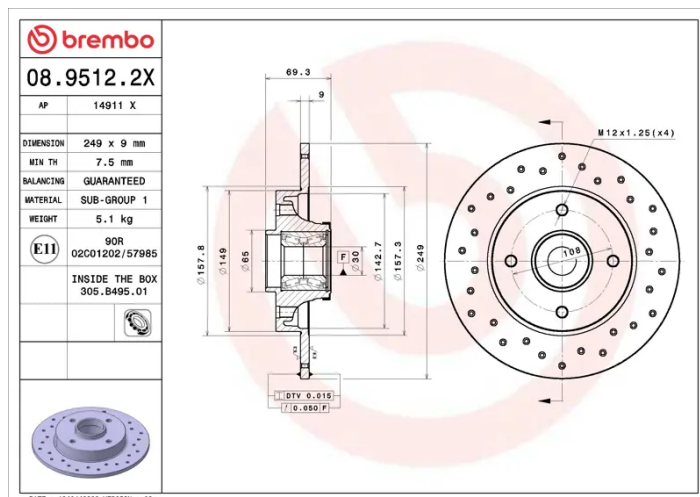

- ✓ Brembo quality
- ✓ ECE-R90 certificate
- ✓ Performance
- ✓ Sports driving
- ✓ Sporty look
- ✓ Anti-corrosion

Technical specifications

EAN code
8020584321249

Axle
Rear

Diameter \varnothing
249 mm

Thickness (TH)
9 mm

Height (A)
69,3 mm

Number of holes (C)
4

Brake disc type
Solid

Centering (B)
65 mm

Min. thickness
7,5 mm

COMPATIBLE VEHICLES

COMPATIBLE OE PART NUMBERS

1619237980	CITROËN
424919	CITROËN
424932	CITROËN
E169512	CITROËN
1613500780	CITROËN (DF-PSA)
424932	CITROËN (DF-PSA)
424919	DS
424932	DS
E169512	DS
3648487	OPEL
424932	OPEL
1619237980	PEUGEOT
424919	PEUGEOT
424932	PEUGEOT
E169512	PEUGEOT
1613500780	PEUGEOT (DF-PSA)
424919	PEUGEOT (DF-PSA)
424932	PEUGEOT (DF-PSA)
ZQ51014280	PEUGEOT (DF-PSA)
3648487	VAUXHALL
424932	VAUXHALL