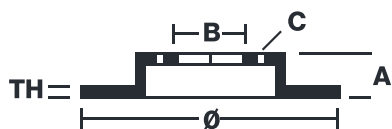

BRAKE DISC XTRA

08.9512.2X

The 08.9512.2X Xtra brake disc is synonymous with reliability

The Brembo Xtra brake disc features holes on the braking surface. The holes are designed to improve the cooling of the braking system, to generate greater fading resistance and grip in the initial stages of braking. The sports look is also enhanced by the presence of the UV paint.

- ✓ Brembo quality
- ✓ ECE-R90 certificate
- ✓ Performance
- ✓ Sports driving
- ✓ Sporty look
- ✓ Anti-corrosion

Technical specifications

EAN code
8020584321249

Axle
Rear

Diameter \varnothing
249 mm

Thickness (TH)
9 mm