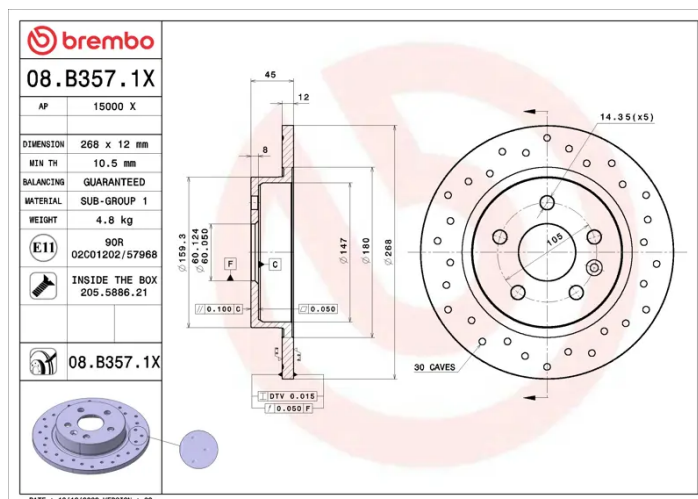

### Technical specifications

EAN code  
**8020584323236**

Axle  
**Rear**

Diameter Ø  
**268 mm**

Thickness (TH)  
**12 mm**

Height (A)  
**45 mm**

Number of holes (C)  
**5**

Brake disc type  
**Solid**

Centering (B)  
**60 mm**

Min. thickness  
**10,5 mm**

COMPATIBLE VEHICLES