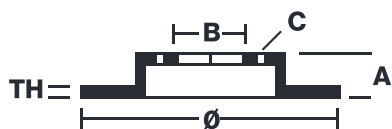

BRAKE DISC XTRA

08.C301.1X

The 08.C301.1X Xtra brake disc is synonymous with reliability

The Brembo Xtra brake disc features holes on the braking surface. The holes are designed to improve the cooling of the braking system, to generate greater fading resistance and grip in the initial stages of braking. The sports look is also enhanced by the presence of the UV paint.

- ✓ Brembo quality
- ✓ ECE-R90 certificate
- ✓ Performance
- ✓ Sports driving
- ✓ Sporty look
- ✓ Anti-corrosion

Technical specifications

EAN code
8020584341568

Axle
Rear

Diameter Ø
317 mm

Thickness (TH)
10 mm