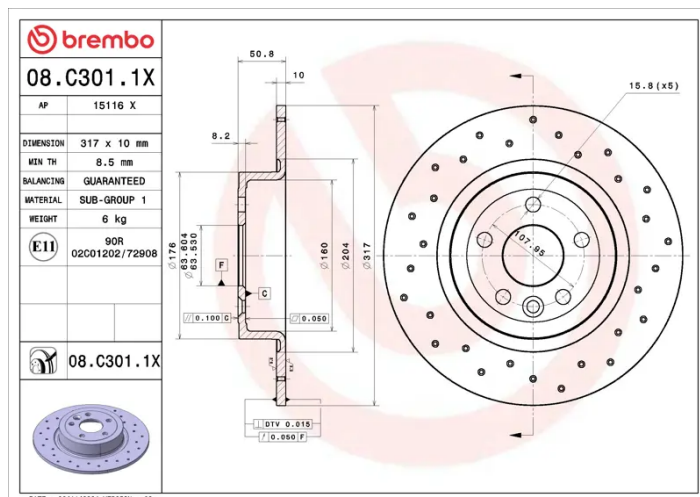

- ✓ Brembo quality
- ✓ ECE-R90 certificate
- ✓ Performance
- ✓ Sports driving
- ✓ Sporty look
- ✓ Anti-corrosion

Technical specifications

EAN code
8020584341568

Axle
Rear

Diameter Ø
317 mm

Thickness (TH)
10 mm

Height (A)
50,8 mm

Number of holes (C)
5

Brake disc type
Solid

Centering (B)
63 mm

Min. thickness
8,5 mm

COMPATIBLE VEHICLES

COMPATIBLE OE PART NUMBERS

GJ322A315AA