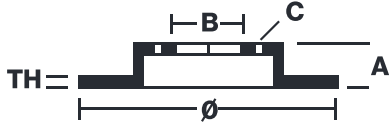

BRAKE DISC PAINTED

09.4939.11

The 09.4939.11 painted brake disc is synonymous with reliability

The Brembo brake disc with special UV paint treatment guarantees superior corrosion resistance for the product, thanks to the protective coating on the outer edges and on the disc hub. The UV paint not only gives the disc a clean, shiny appearance but is also beneficial for the environment as the water-based UV paint treatment does not require the use of chemical solvents and is a low energy consumption process.

- ✓ OE-equivalent
- ✓ Brembo quality
- ✓ ECE-R90 certificate
- ✓ Safety
- ✓ Anti-corrosion
- ✓ PVT ventilation
- ✓ Fastening screws

Technical specifications

EAN code 8020584211311	Axle Front	Diameter Ø 284 mm
Thickness (TH) 22 mm	Height (A) 44 mm	Number of holes (C) 4
Brake disc type Ventilated	Centering (B) 59 mm	Min. thickness 20,2 mm

Tightening torque
98 Nm

09.4939.14	
AP	24242 V-24242 E-24273
BRECO	BV 7974-BS 7974
DIMENSION	284 x 22 mm
MIN TH	20.2 mm
BALANCING	GUARANTEED
MATERIAL	SUB-GROUP 1
WEIGHT	6 kg
KBA	DA
KBA	60436
INSIDE THE BOX	205.5732.91
PVT	
	09.4939.11
<small>DATE : 21/11/2014 VERSION : 01</small>	