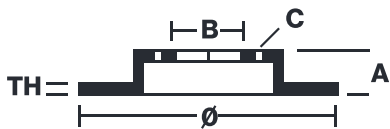

Technical specifications

EAN code	Axle	Diameter Ø
8020584012192	Front	284 mm
Thickness (TH)	Height (A)	Number of holes (C)
22 mm	39 mm	4
Brake disc type	Centering (B)	Min. thickness
Ventilated	59 mm	20,2 mm
Tightening torque		
86 Nm		

COMPATIBLE VEHICLES