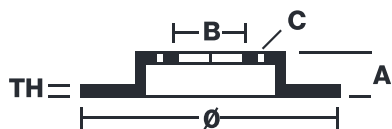

BRAKE DISC

09.5166.10

The **09.5166.10** brake disc is synonymous with reliability

The Brembo brake disc is fully interchangeable with an Original Equipment brake disc. The control of the entire production cycle allows Brembo to offer brake discs with outstanding performance levels, reliability, durability and comfort in all conditions of use. All Brembo brake discs are accompanied by the ECE-R90 homologation.

- ✓ OE-equivalent
- ✓ Brembo quality
- ✓ ECE-R90 certificate
- ✓ Safety
- ✓ Fastening screws

Technical specifications

EAN code	Axle	Diameter Ø
8020584319987	Front	256 mm
Thickness (TH)	Height (A)	Number of holes (C)
20 mm	39 mm	4
Brake disc type	Centering (B)	Min. thickness
Ventilated	65 mm	18 mm
Tightening torque		
110 Nm		