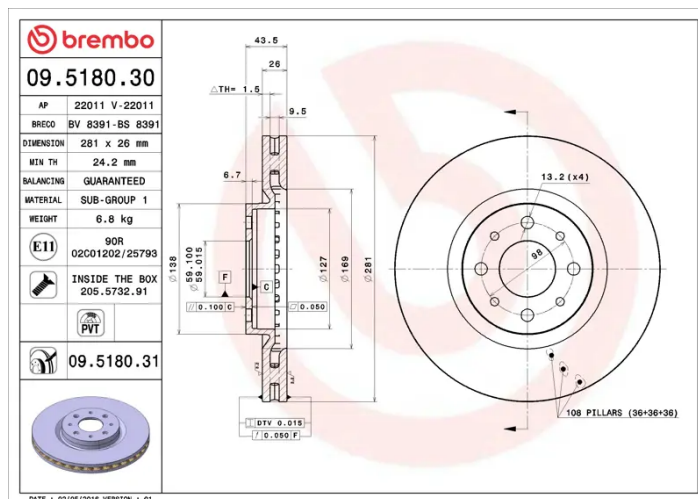

### Technical specifications

EAN code  
**8020584518038**

Axle  
**Front**

Diameter Ø  
**281** mm

Thickness (TH)  
**26** mm

Height (A)  
**44** mm

Number of holes (C)  
**4**

Brake disc type  
**Ventilated**

Centering (B)  
**59** mm

Min. thickness  
**24,2** mm

Tightening torque  
**98** Nm

COMPATIBLE VEHICLES