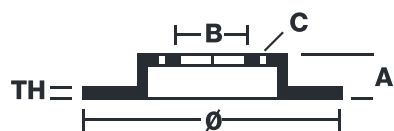

## 09.5870.34

The **09.5870.34** brake disc is synonymous with reliability

The Brembo brake disc is fully interchangeable with an Original Equipment brake disc. The control of the entire production cycle allows Brembo to offer brake discs with outstanding performance levels, reliability, durability and comfort in all conditions of use. All Brembo brake discs are accompanied by the ECE-R90 homologation.

### Technical specifications

EAN code  
**8020584012635**

Axle  
**Front**

Diameter  $\varnothing$   
**257 mm**

Thickness (TH)  
**20 mm**

Height (A)  
**41 mm**

Number of holes (C)  
**5**

Brake disc type  
**Ventilated**