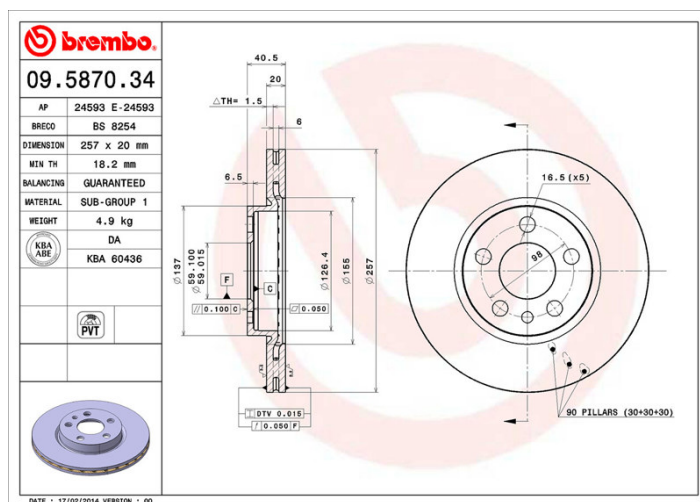

### Technical specifications

EAN code  
**8020584012635**

Axle  
**Front**

Diameter  $\varnothing$   
**257 mm**

Thickness (TH)  
**20 mm**

Height (A)  
**41 mm**

Number of holes (C)  
**5**

Brake disc type  
**Ventilated**

Centering (B)  
**59 mm**

Min. thickness  
**18,2 mm**

Tightening torque  
**100 Nm**

COMPATIBLE VEHICLES