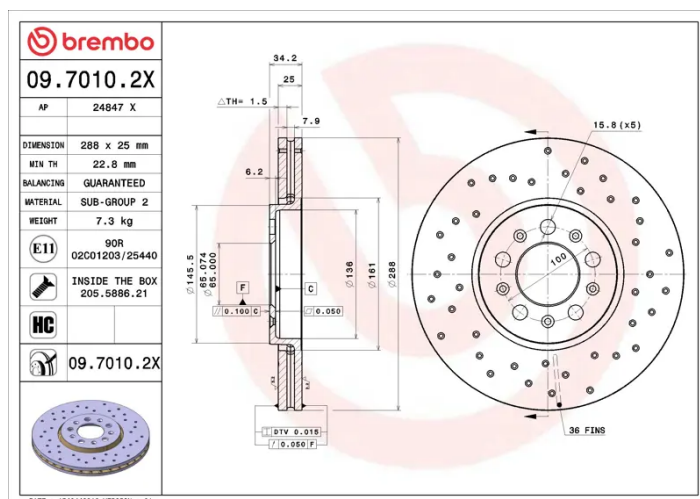

### Technical specifications

EAN code  
**8020584212455**

Axle  
**Front**

Diameter Ø  
**288 mm**

Thickness (TH)  
**25 mm**

Height (A)  
**34 mm**

Number of holes (C)  
**5**

Brake disc type  
**Ventilated**

Centering (B)  
**65 mm**

Min. thickness  
**22,8 mm**

Tightening torque  
**120 Nm**